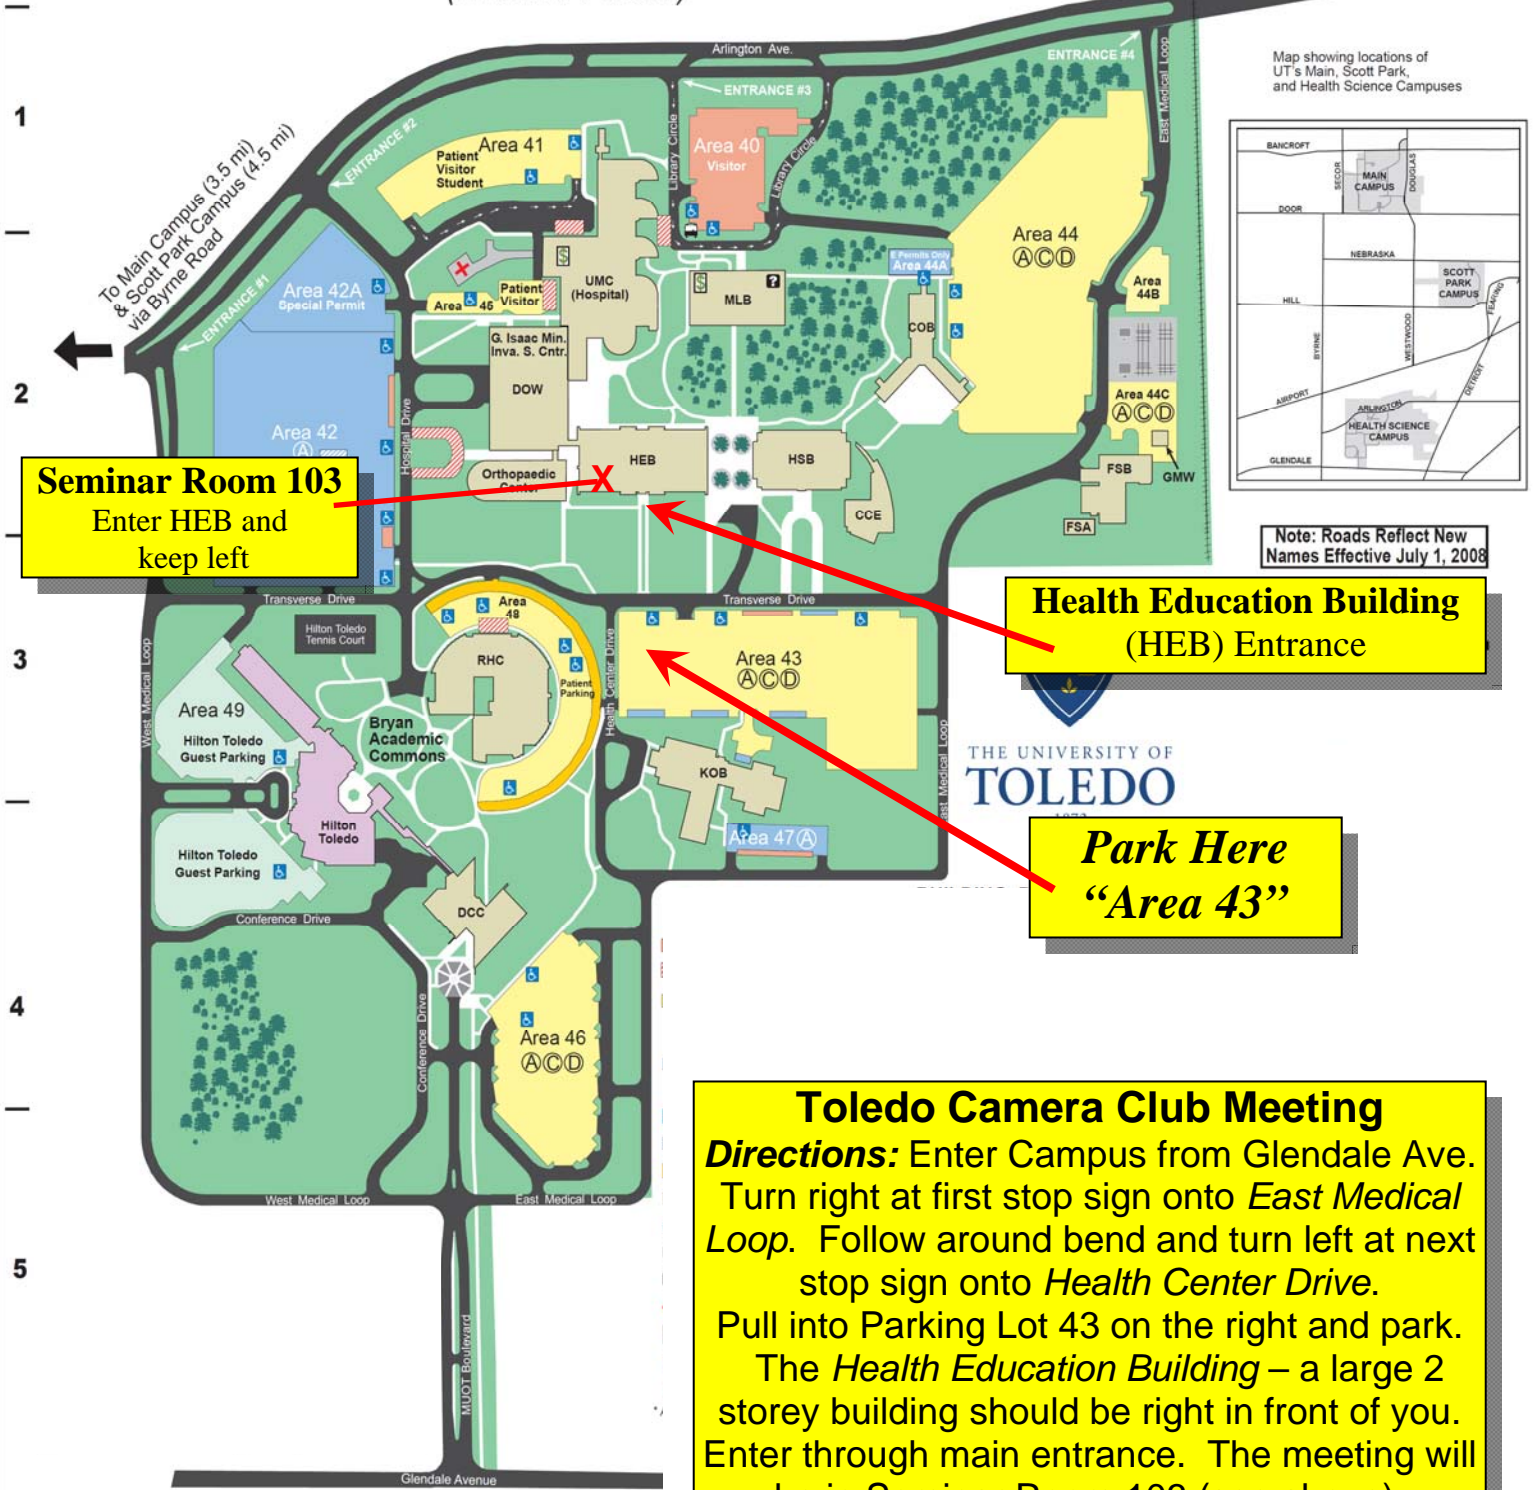

The University of Toledo

Welcome to Health Science Campus!
(Western Portion)

To Detroit Avenue, Research & Technology Corridor
& Health Science Campus, Eastern Portion

Seminar Room 103
Enter HEB and
keep left

Health Education Building
(HEB) Entrance

Park Here
"Area 43"

Toledo Camera Club Meeting
Directions: Enter Campus from Glendale Ave.
Turn right at first stop sign onto *East Medical Loop*. Follow around bend and turn left at next stop sign onto *Health Center Drive*. Pull into Parking Lot 43 on the right and park. The *Health Education Building* – a large 2 storey building should be right in front of you. Enter through main entrance. The meeting will be in Seminar Room 103 (see above). Any of the entrances from *Arlington Ave* may also be used.

Glendale Ave.